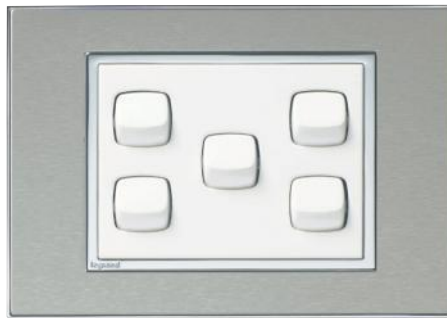

8866 SS/WH 6 Gang
8876 SS/GR 6 Gang

8865 SS/WH 5 Gang
8875 SS/GR 5 Gang